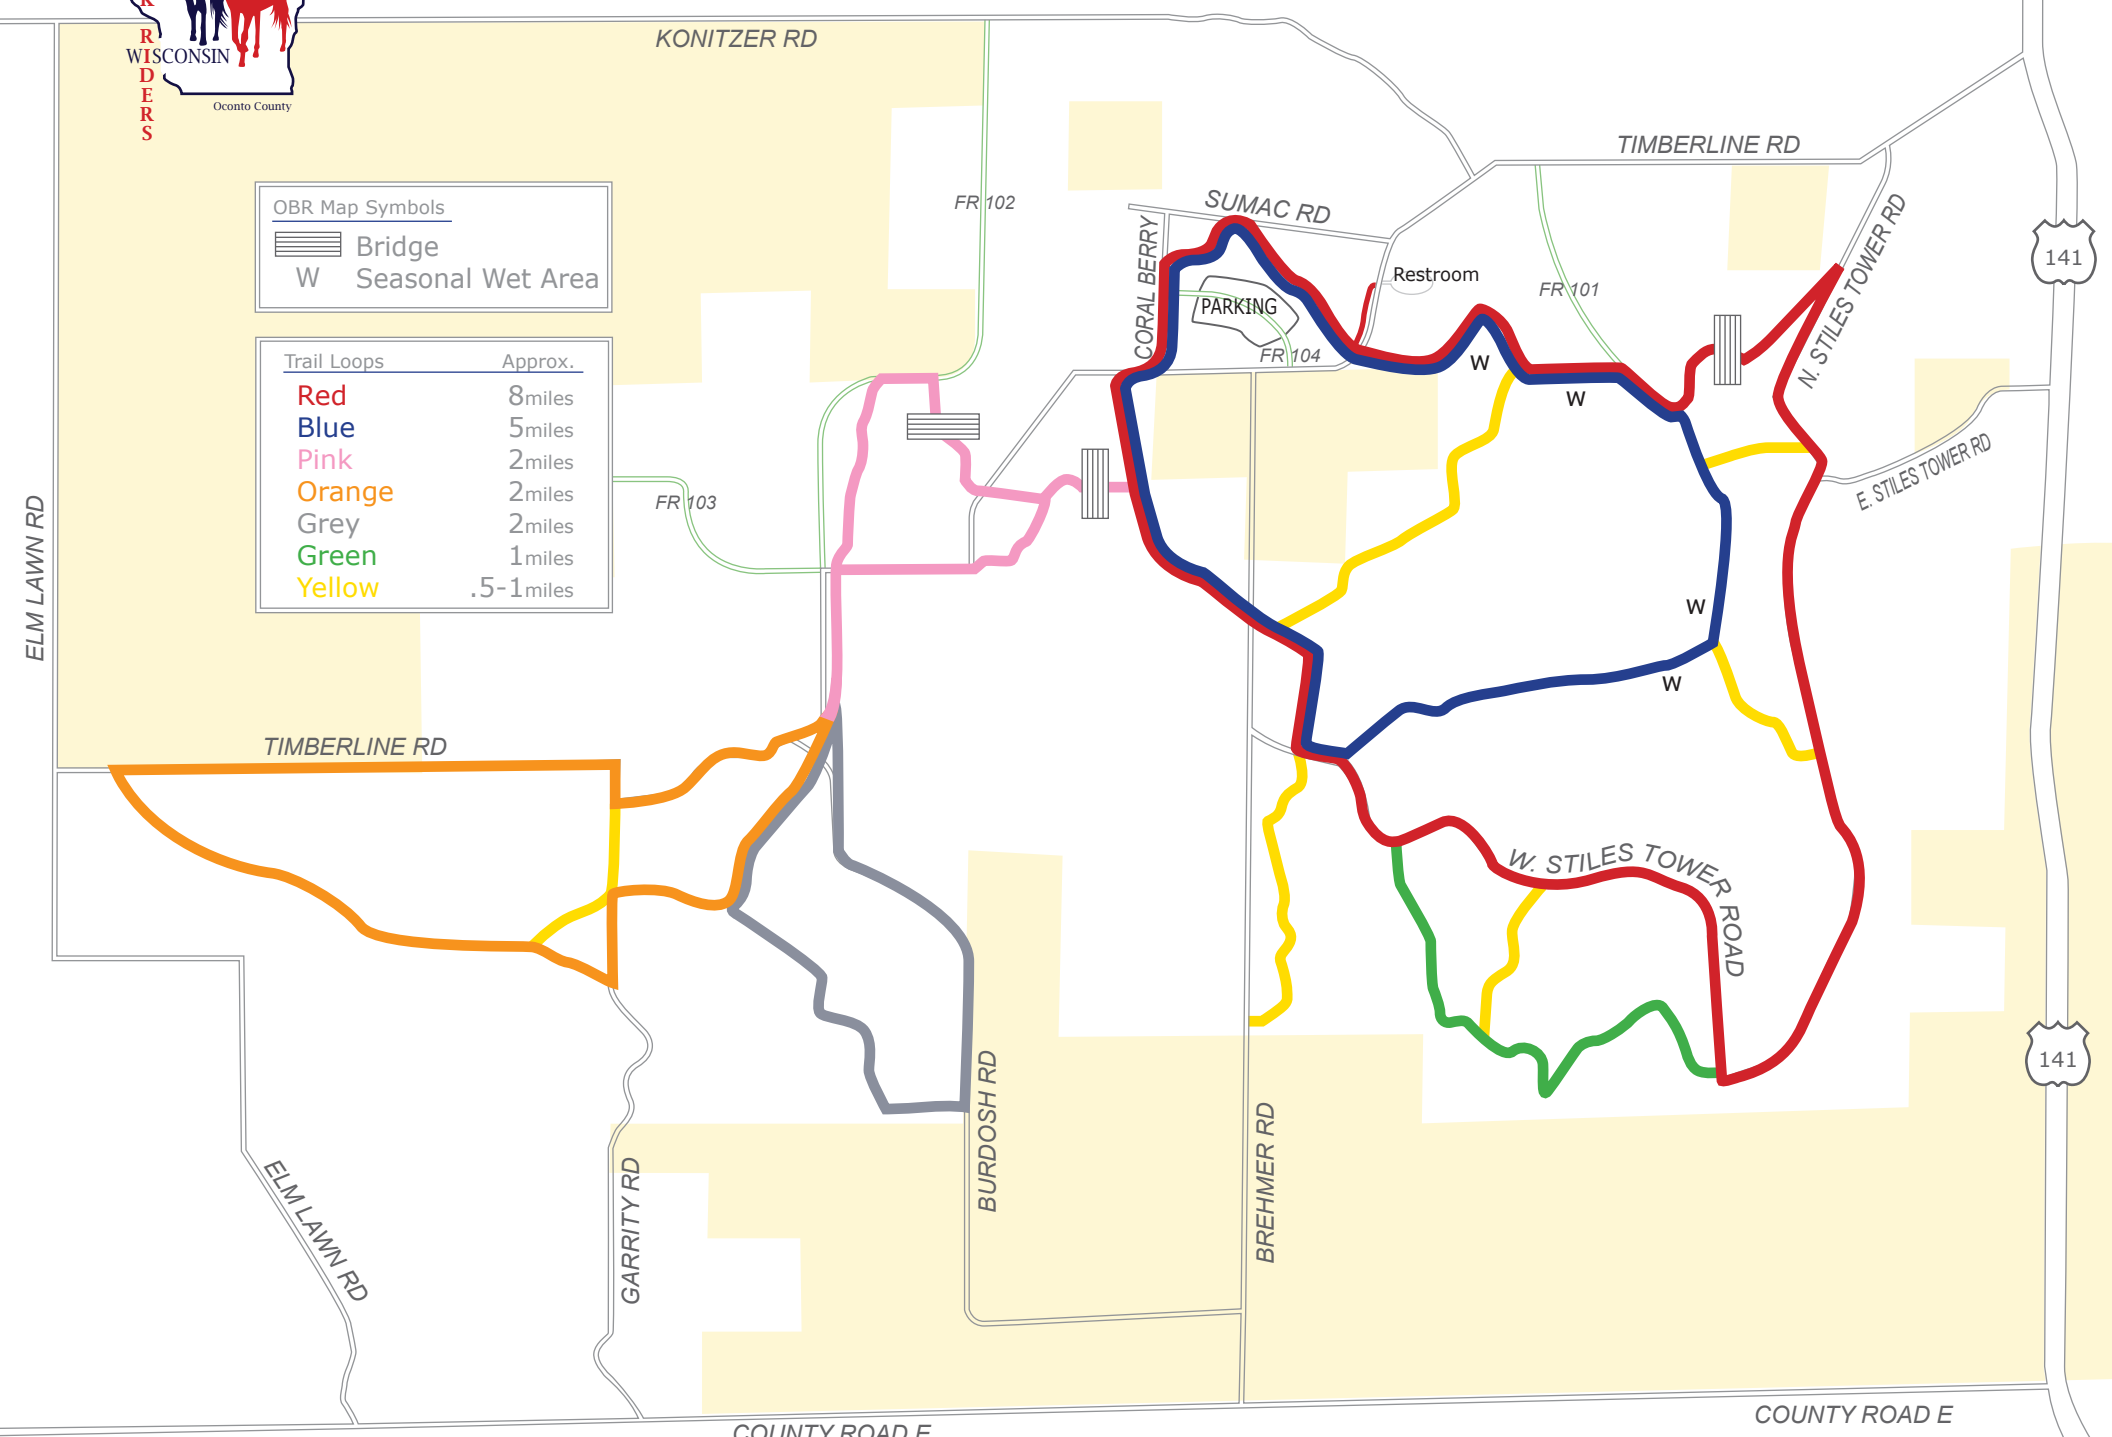

Oconto County Machickanee Forest

(riders PLEASE stay on marked trails)

Over 25 miles of Equine Trails
www.outbackriderswi.org

OBR Map Symbols

- Bridge
- Seasonal Wet Area

Trail Loops	Approx.
Red	8miles
Blue	5miles
Pink	2miles
Orange	2miles
Grey	2miles
Green	1miles
Yellow	.5-1miles

141

141